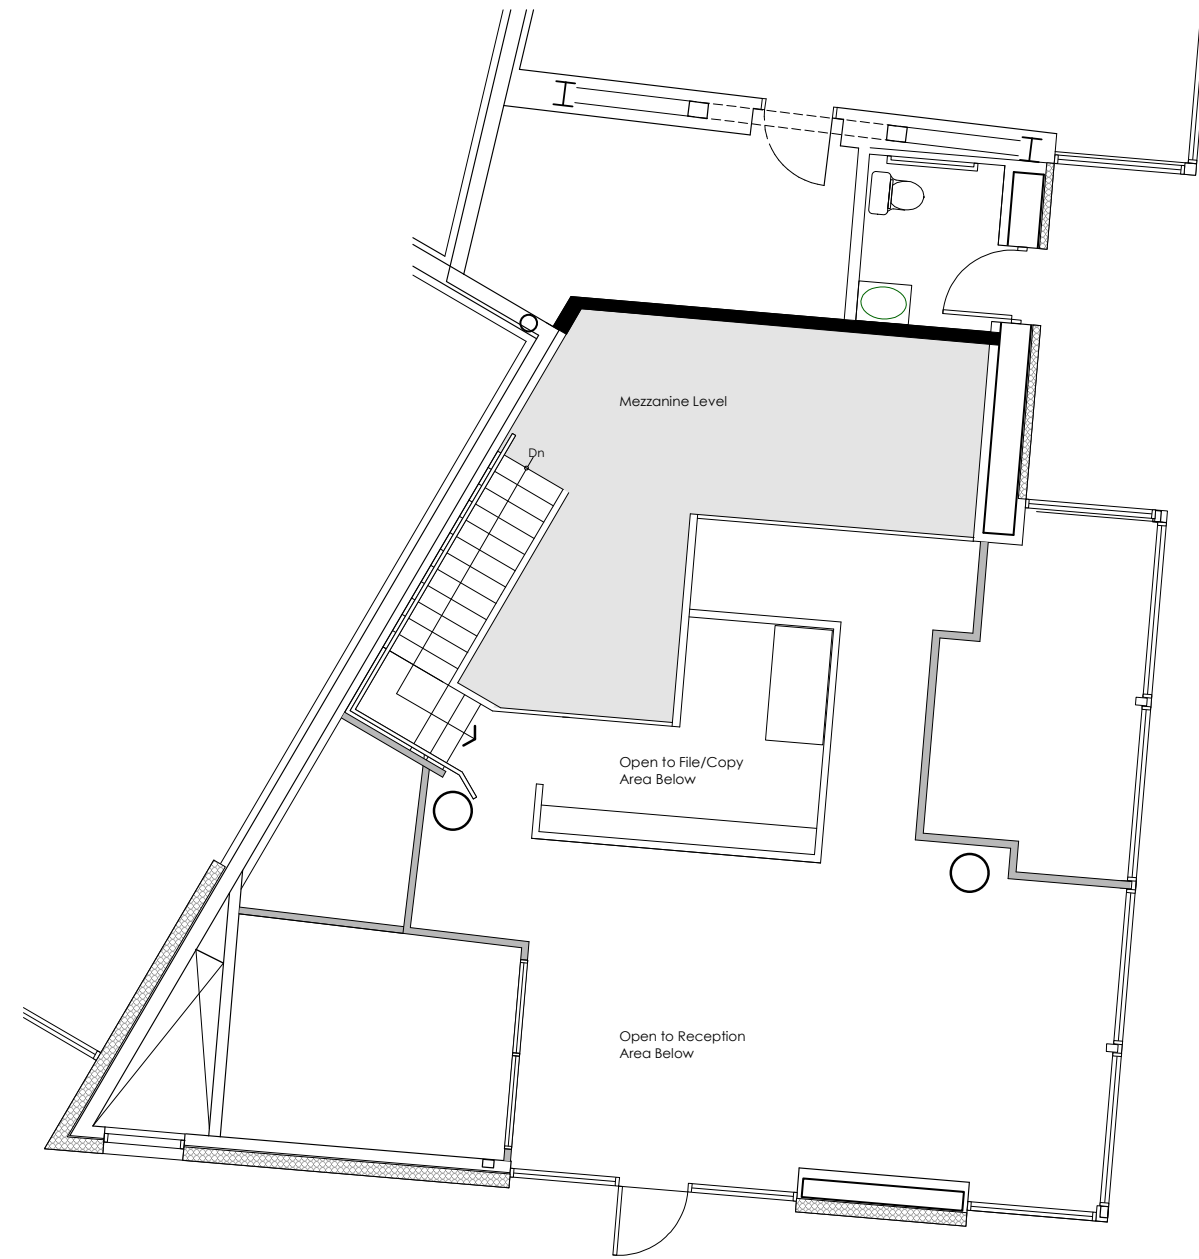

GROUND FLOOR PLAN
metric scale 1:100

MEZZANINE FLOOR PLAN
metric scale 1:100

existing floor plans

suite 110
2940 JUTLAND ROAD, VICTORIA BC